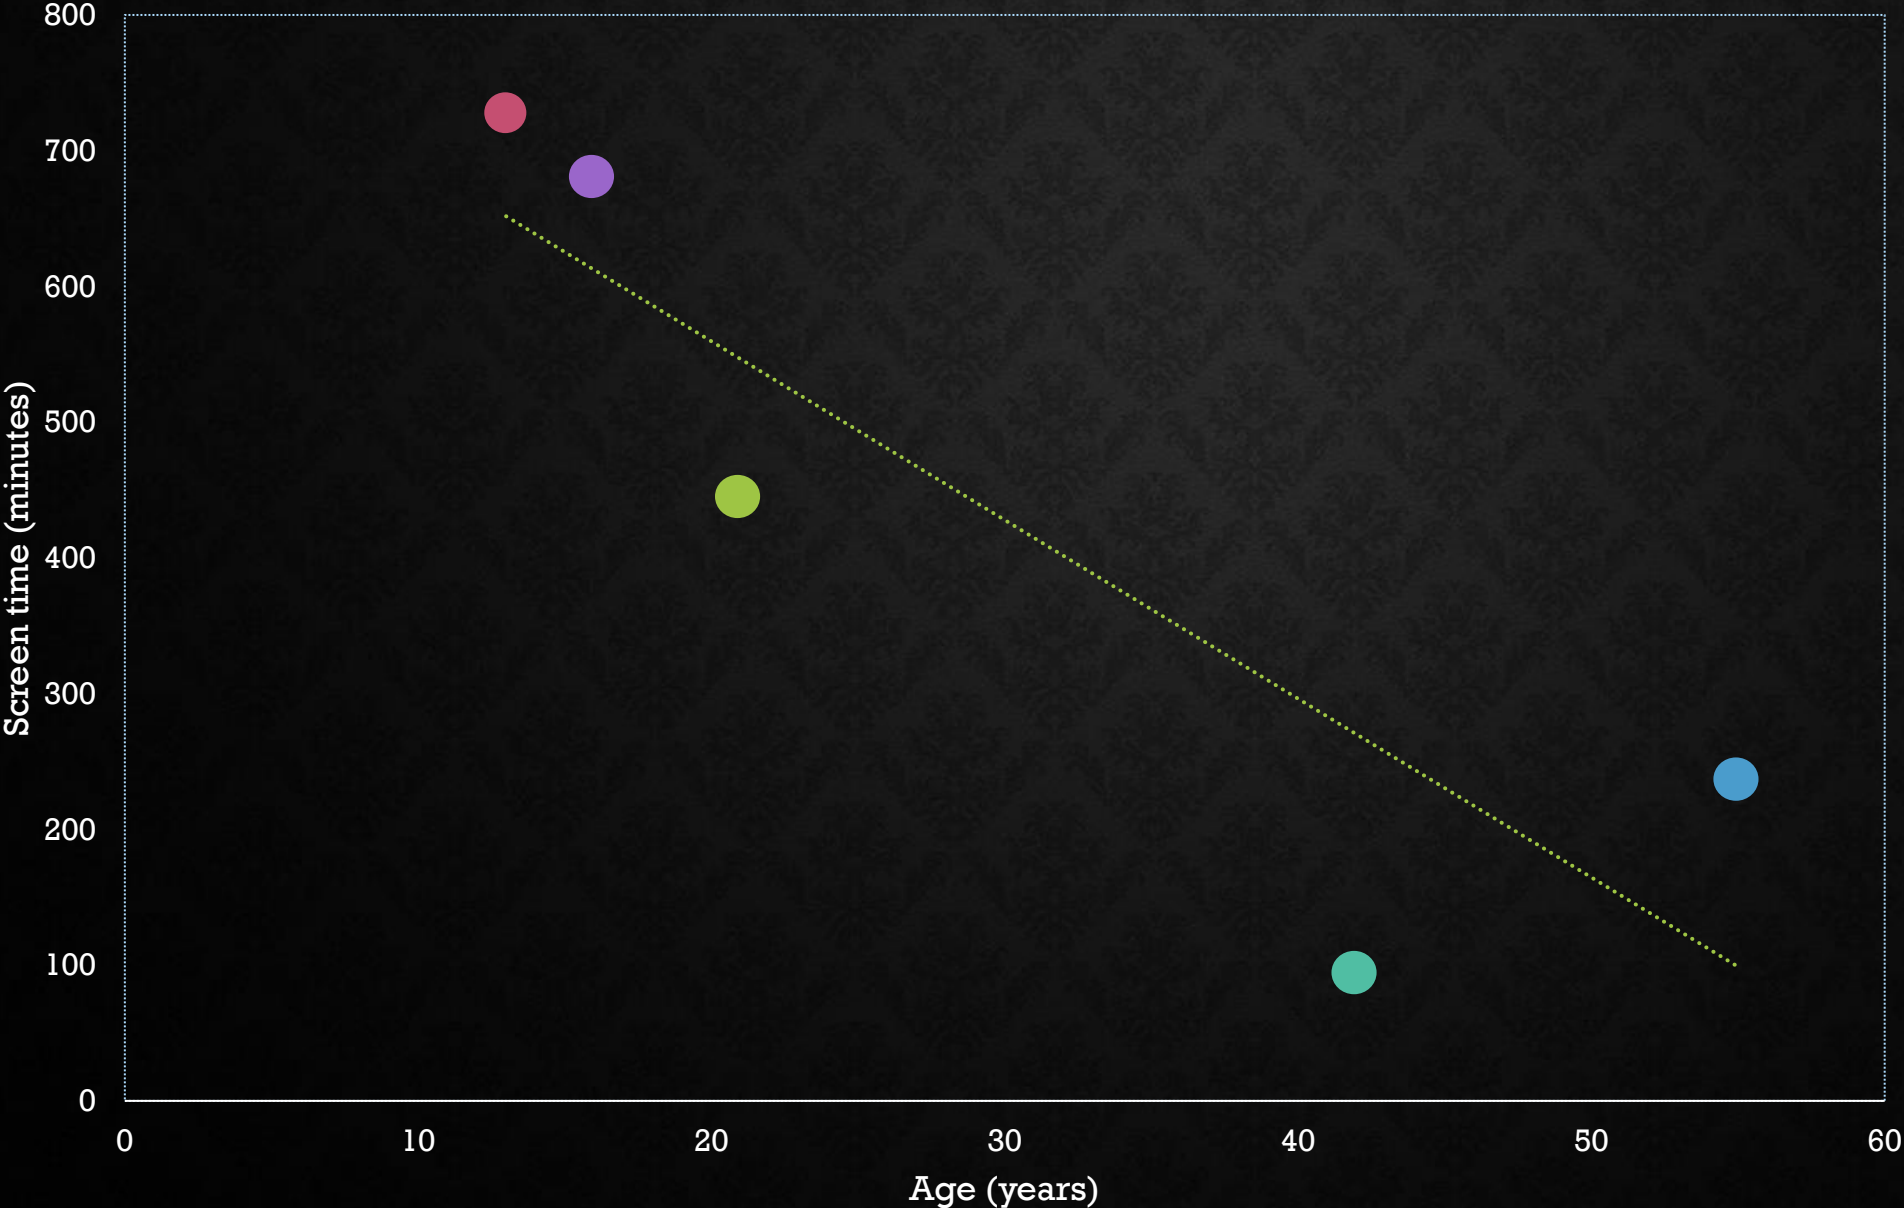

Number of new brokerage accounts opened with 'Charles Schwab' year-over-year

Phone screen time (minutes)
versus
Age of family members (years)

- Zyma (13 years)
- Zahin (16 years)
- Fahim (21 years)
- Mom (42 years)
- Dad (55 years)