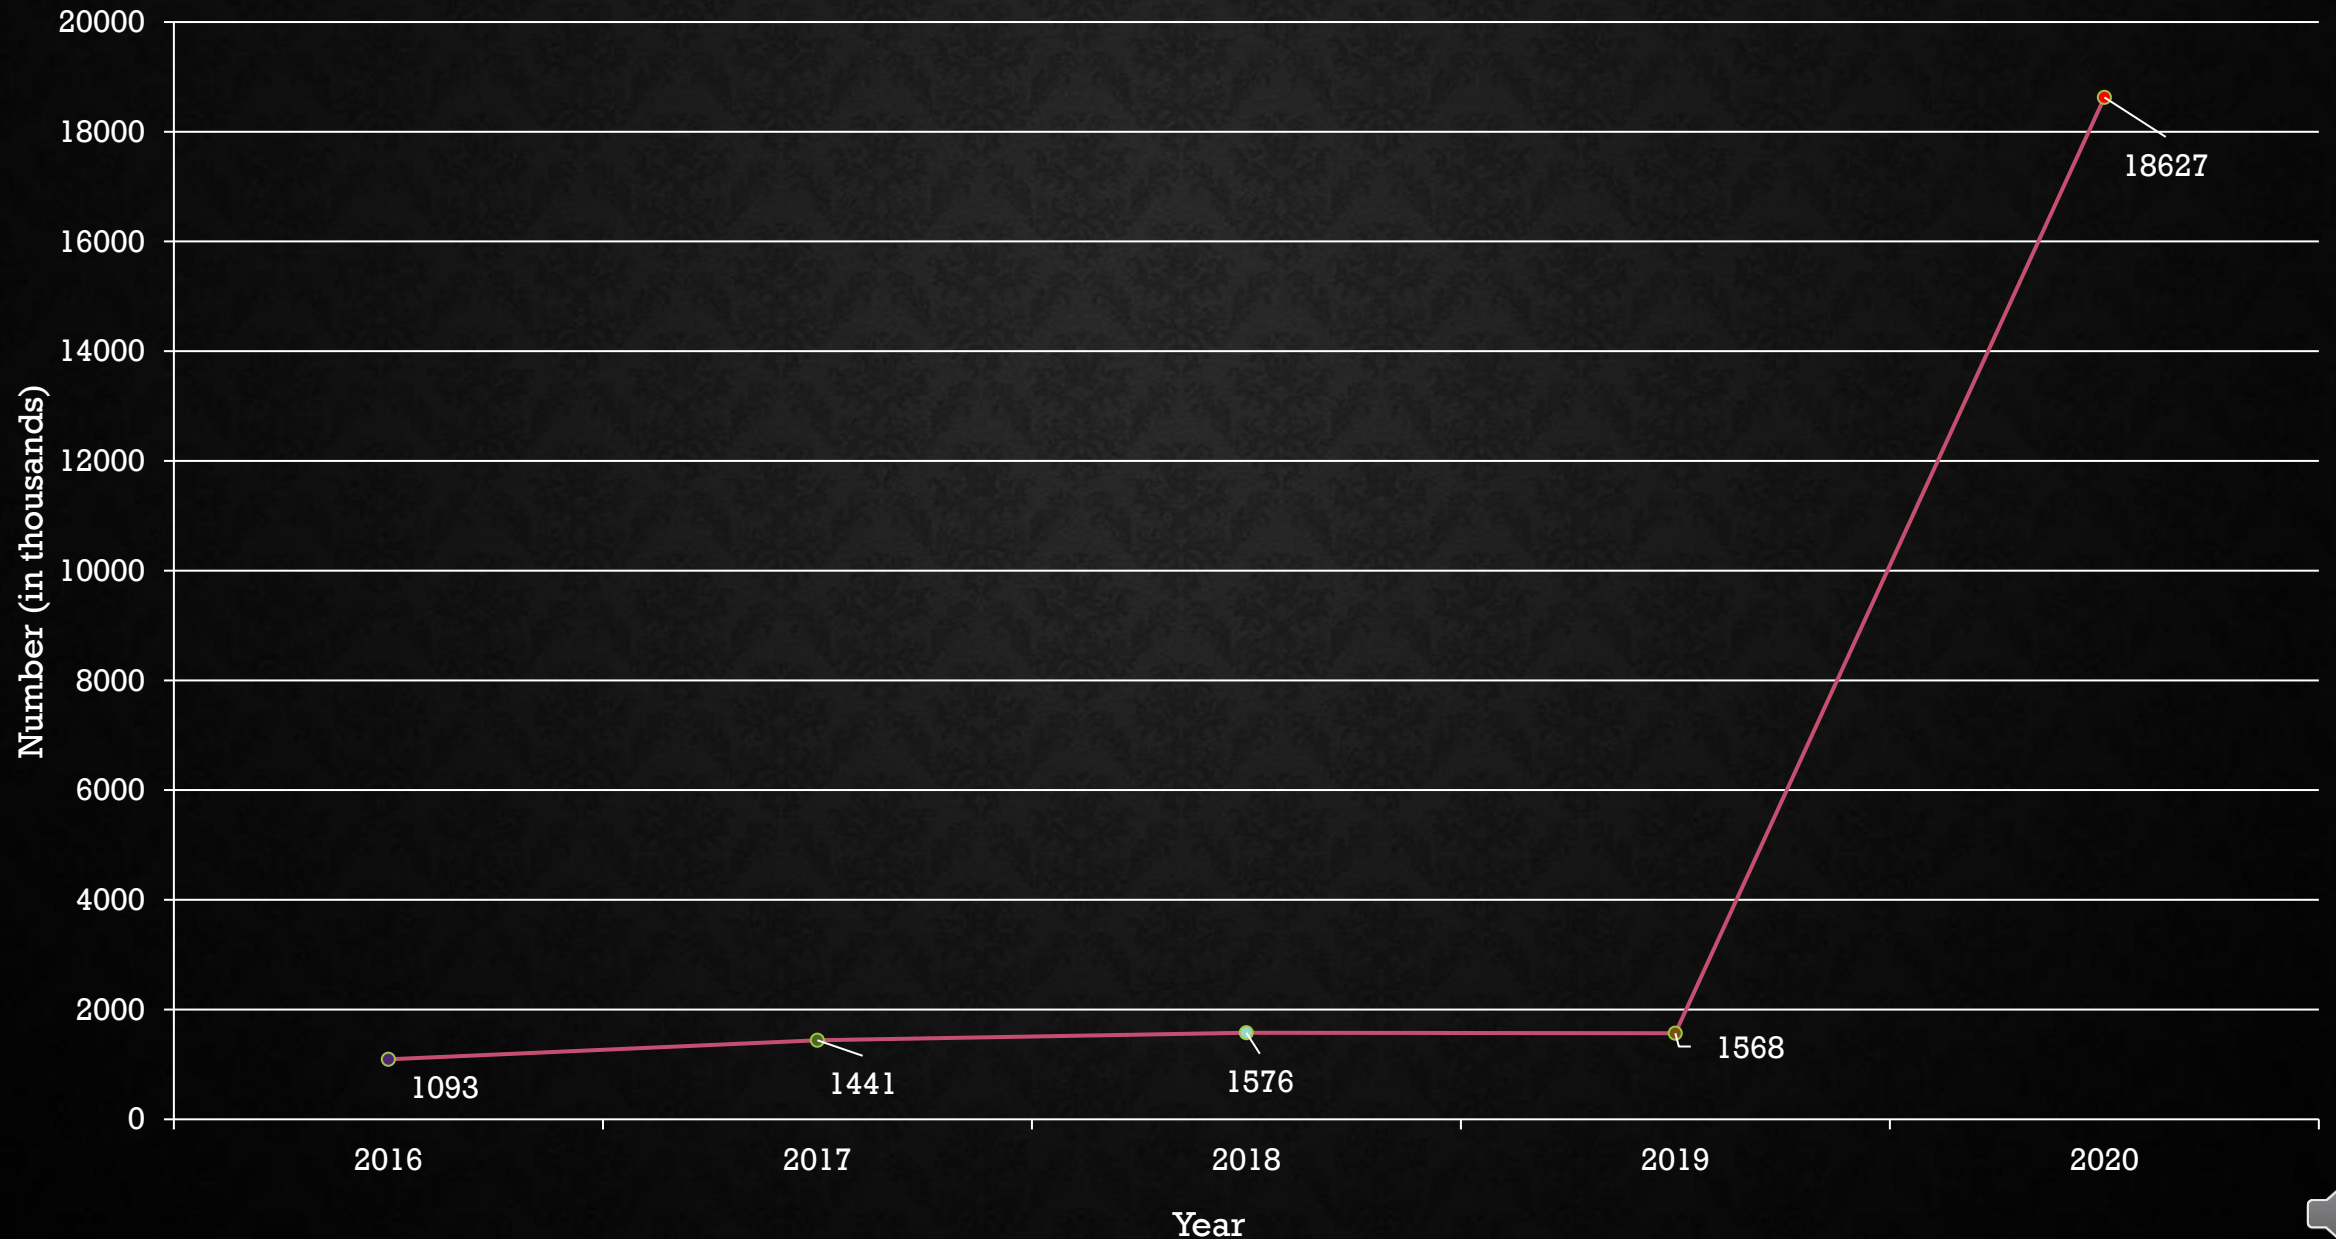

FAHIM'S INTRODUCTORY PRESENTATION

By Mohammed Fahim Shariar a.k.a. 'Fahim'

ENGLISH 21007

WRITING FOR ENGINEERING

Commute time to different public transportation services from my house (minutes)

■ B68 - bus ■ B8 - bus ■ B35 - bus ■ F - train ■ Q - train

Number of new brokerage accounts opened with 'Charles Schwab' year-over-year

Phone screen time (minutes)
versus
Age of family members (years)

- Zyma (13 years)
- Zahin (16 years)
- Fahim (21 years)
- Mom (42 years)
- Dad (55 years)