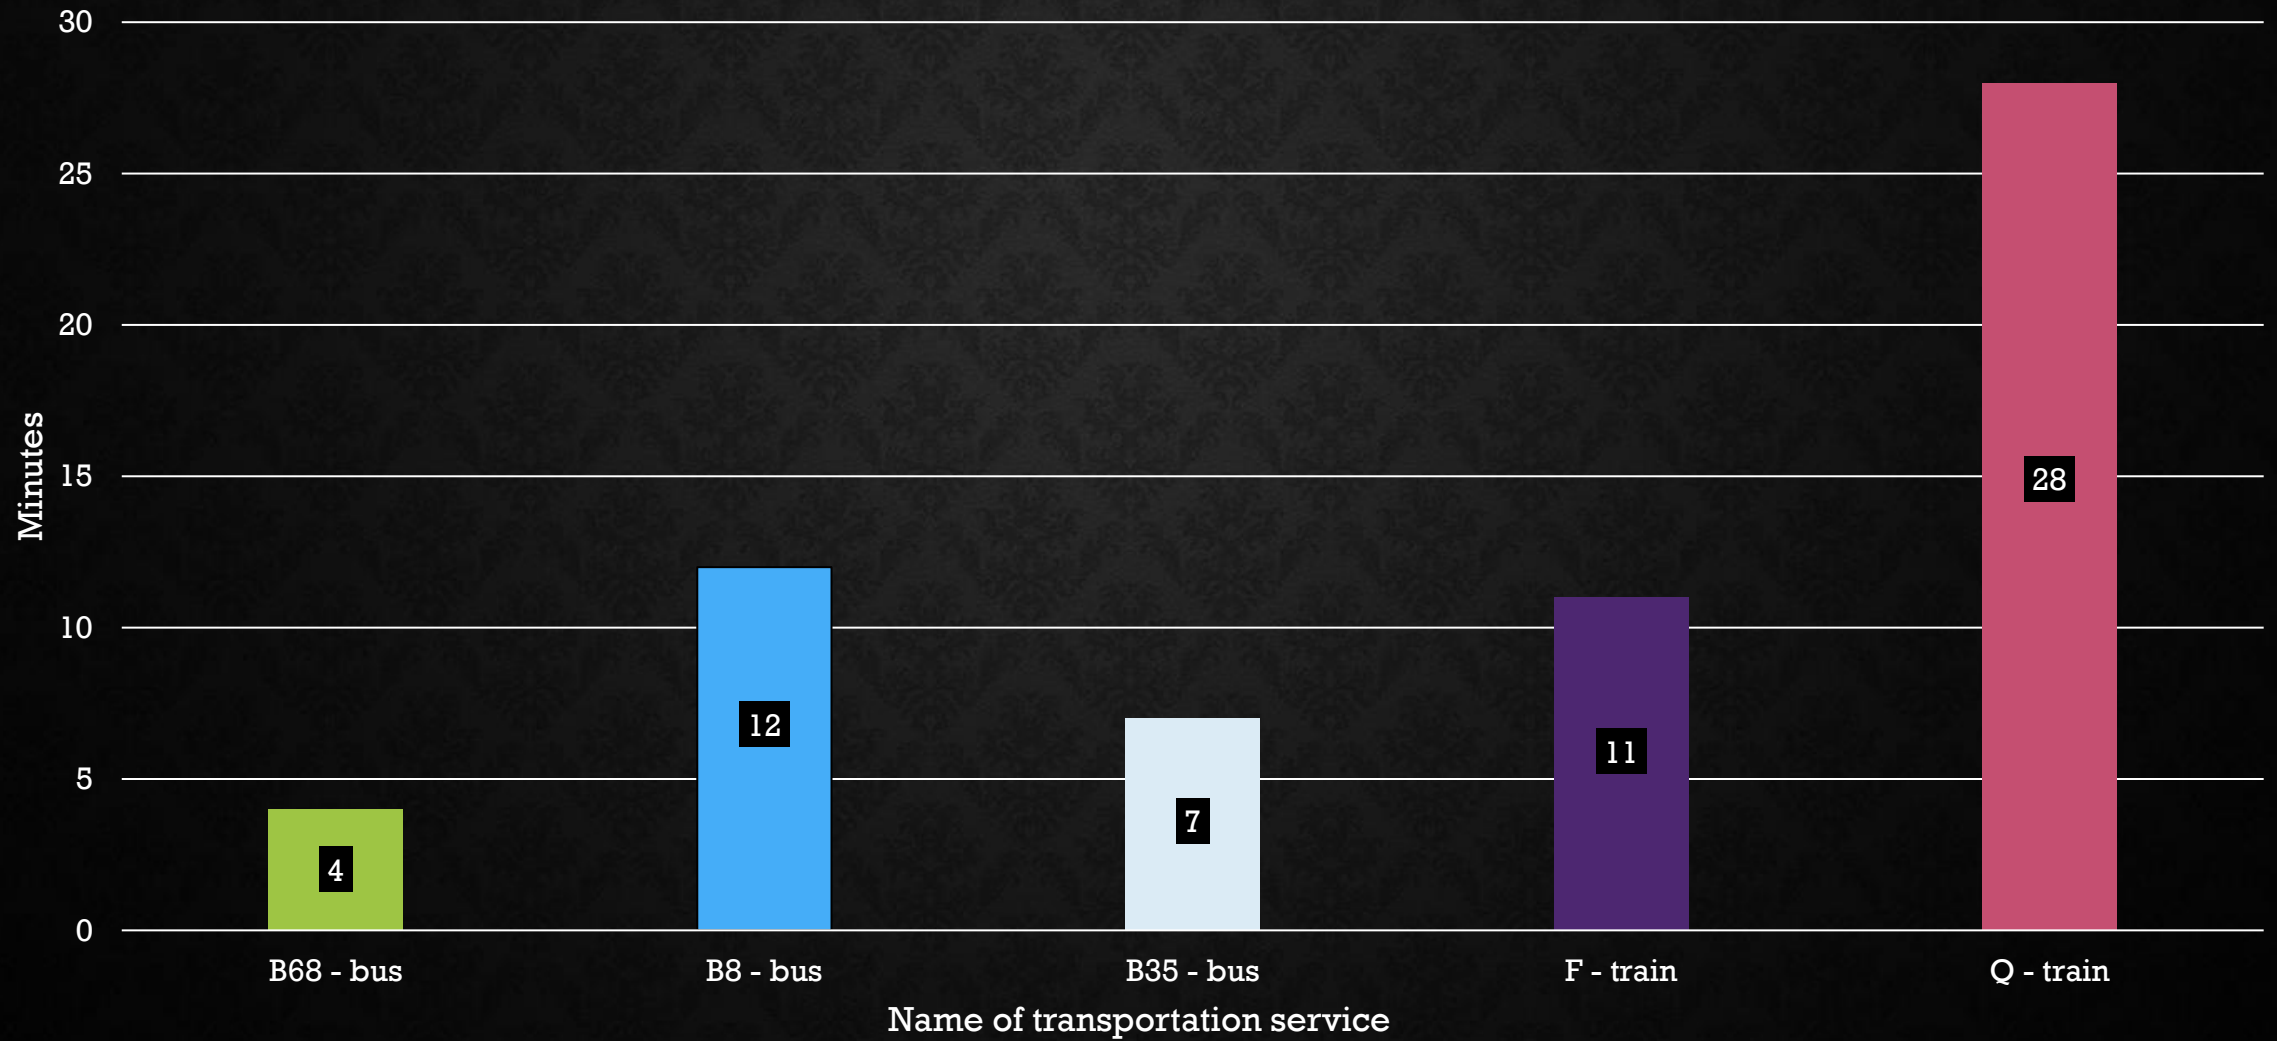

FAHIM'S INTRODUCTORY PRESENTATION

By Mohammed Fahim Shariar a.k.a. 'Fahim'

ENGLISH 21007

WRITING FOR ENGINEERING

Commute time to different public transportation services from my house (minutes)

■ B68 - bus ■ B8 - bus ■ B35 - bus ■ F - train ■ Q - train

Number of new brokerage accounts opened with 'Charles Schwab' year-over-year

Phone screen time (minutes)
versus
Age of family members (years)

- Zyma (13 years)
- Zahin (16 years)
- Fahim (21 years)
- Mom (42 years)
- Dad (55 years)